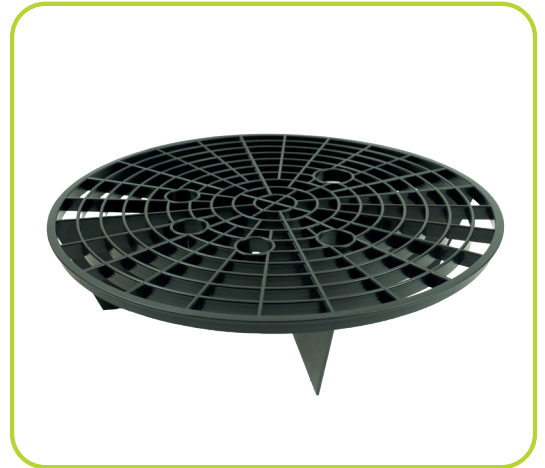

Grit Guard

The Sakura Grit Guard efficiently separates dirt and grit from your wash mitt, reducing swirl marks and ensuring a spotless, scratch-free finish every time. Built for durability and performance, it's the perfect companion for car enthusiasts seeking professional-level results at home. Designed to fit standard 10 litre buckets.

- Traps dirt and grit at the bottom of the bucket, preventing scratches and swirl marks.
- Ideal for detailers and car enthusiasts aiming for a streak-free flawless finish.
- Fits standard 10 litre buckets and makes every wash more efficient and mess-free.

SS5566